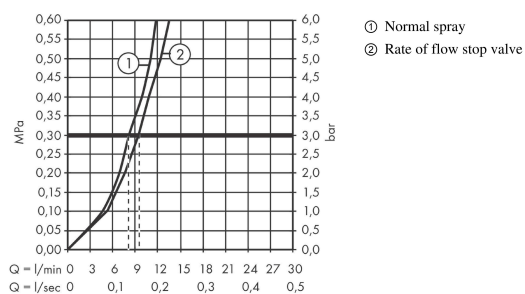

Technology

Design awards

reddot winner 2020

Product image

Scale drawing

Flowchart

Talis M54
Single lever kitchen mixer 220, device shut-off valve, 1jet
 Surfaces: **Chrome** Article Number: **72805000**

Exploded Drawing

Year of production: >04/21

Talis M54**Single lever kitchen mixer 220, device shut-off valve, 1jet**Surfaces: **Chrome** Article Number: **72805000****Spare part list**

Year of production: >04/21

Pos.	Description	Article Number	Price	PU
1	spout cpl.	93757000	-	1
2	screw	94319000	-	1
3	spray former	93748000	-	1
4	service tool	93750000	-	1
5	O-Ring 14x2,5	98189000	-	1
6	axialring	97558000	-	1
7	handle	93736000	-	1
8	hollow set screw M5x5	98446000	-	1
9	screw cover	93735610	-	1
10	flange	93737000	-	1
11	nut	93738000	-	1
12	cartridge, assy	93760000	-	1
13	handle	93809000	-	1
14	shut off unit	93658000	-	1
15	O-ring 36x3	98052000	-	1
16	support	97523000	-	1
17	fixing set (Ø 34)	95049000	-	1
18	lever collar	97548000	-	1
19	connection hose 900 mm M8x0,75 G3/8	93746000	-	1
20	O-ring 6,6x1,6	93019000	-	1
21	O-ring 7x1,5	98422000	-	1
22	reduction coupling	92844000	-	1