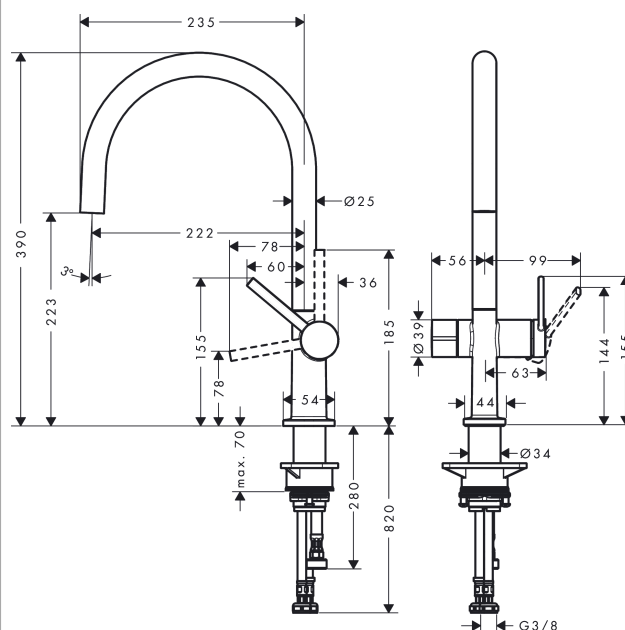

Talis M54

Single lever kitchen mixer 220, device shut-off valve, 1jet

Surfaces: **Chrome** Article Number: **72805000**

Description

product features

- ComfortZone 220
- swivel range adjustable in 4 steps 60°, 110°, 150° or 360°
- laminar spray
- with integrated shut-off valve
- connection dimension: DN15
- maximum flow rate at 3 bar: 9 l/min
- ceramic cartridge
- connection type: G 3/8 connections
- temperature limitation adjustable
- suitable for continuous flow water heaters
- tap hole with Ø 35 mm required

Technology

Design awards

reddot winner 2020

Product image

Scale drawing

Flowchart

Talis M54
Single lever kitchen mixer 220, device shut-off valve, 1jet
 Surfaces: **Chrome** Article Number: **72805000**

Exploded Drawing

Year of production: >04/21

Talis M54**Single lever kitchen mixer 220, device shut-off valve, 1jet**Surfaces: **Chrome** Article Number: **72805000****Spare part list**

Year of production: >04/21

Pos.	Description	Article Number	Price	PU
1	spout cpl.	93757000	-	1
2	screw	94319000	-	1
3	spray former	93748000	-	1
4	service tool	93750000	-	1
5	O-Ring 14x2,5	98189000	-	1
6	axialring	97558000	-	1
7	handle	93736000	-	1
8	hollow set screw M5x5	98446000	-	1
9	screw cover	93735610	-	1
10	flange	93737000	-	1
11	nut	93738000	-	1
12	cartridge, assy	93760000	-	1
13	handle	93809000	-	1
14	shut off unit	93658000	-	1
15	O-ring 36x3	98052000	-	1
16	support	97523000	-	1
17	fixing set (Ø 34)	95049000	-	1
18	lever collar	97548000	-	1
19	connection hose 900 mm M8x0,75 G3/8	93746000	-	1
20	O-ring 6,6x1,6	93019000	-	1
21	O-ring 7x1,5	98422000	-	1
22	reduction coupling	92844000	-	1