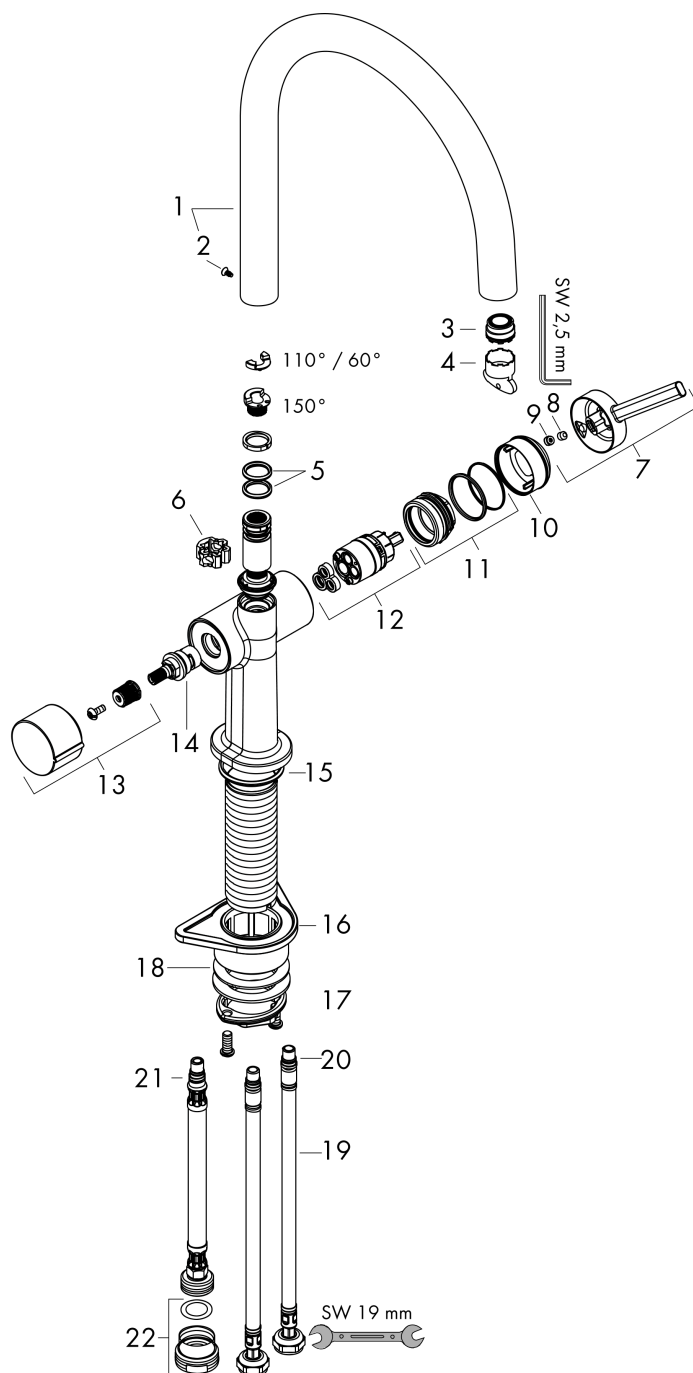

Talis M54

Single lever kitchen mixer 220, device shut-off valve, 1jet

Surfaces: **Chrome** Article Number: **72805000**

Description

product features

- ComfortZone 220
- swivel range adjustable in 4 steps 60°, 110°, 150° or 360°
- laminar spray
- with integrated shut-off valve
- connection dimension: DN15
- maximum flow rate at 3 bar: 9 l/min
- ceramic cartridge
- connection type: G 3/8 connections
- temperature limitation adjustable
- suitable for continuous flow water heaters
- tap hole with Ø 35 mm required

Technology

Design awards

reddot winner 2020

Product image

Scale drawing

Flowchart

Talis M54
Single lever kitchen mixer 220, device shut-off valve, 1jet
 Surfaces: **Chrome** Article Number: **72805000**

Exploded Drawing

Year of production: >04/21

Talis M54**Single lever kitchen mixer 220, device shut-off valve, 1jet**Surfaces: **Chrome** Article Number: **72805000****Spare part list**

Year of production: >04/21

Pos.	Description	Article Number	Price	PU
1	spout cpl.	93757000	-	1
2	screw	94319000	-	1
3	spray former	93748000	-	1
4	service tool	93750000	-	1
5	O-Ring 14x2,5	98189000	-	1
6	axialring	97558000	-	1
7	handle	93736000	-	1
8	hollow set screw M5x5	98446000	-	1
9	screw cover	93735610	-	1
10	flange	93737000	-	1
11	nut	93738000	-	1
12	cartridge, assy	93760000	-	1
13	handle	93809000	-	1
14	shut off unit	93658000	-	1
15	O-ring 36x3	98052000	-	1
16	support	97523000	-	1
17	fixing set (Ø 34)	95049000	-	1
18	lever collar	97548000	-	1
19	connection hose 900 mm M8x0,75 G3/8	93746000	-	1
20	O-ring 6,6x1,6	93019000	-	1
21	O-ring 7x1,5	98422000	-	1
22	reduction coupling	92844000	-	1